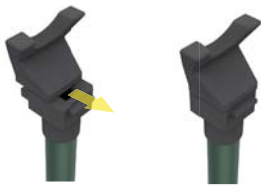

# Urban Security Guard Security Bunny Bar

2-in-1 Adjustable Security Bar

Patent  
 Pending

More Colors to Your Home Style

## Forked End Cap

Design patented ABS material forked end cap for easy assembly to hold door locked knob & lever of on hinged doors.

With fork detached, end cap can be used for sliding doors.

## Bar

Made of high-quality iron with adjustable length from 26" to 43" ; Bar Diameter: 1.25"

## Rubber Bottom

Rounded rubber bottom that assures all angled full contact and strong grip of floors without any scratches. Loading Capacity: 300 kgs

All Angles

All specifications are subject to change without notice.