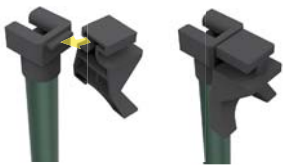

# Urban Security Guard Security Bunny Bar

2-in-1 Adjustable Security Bar

Patent  
 Pending

More Colors to Your Home Style

## Forked End Cap

Design patented ABS material forked end cap for easy assembly to hold door locked knob & lever of on hinged doors.

With fork detached, end cap can be used for sliding doors.

## Bar

Made of high-quality iron with adjustable length from 26" to 43" ; Bar Diameter: 1.25"

## Rubber Bottom

Rounded rubber bottom that assures all angled full contact and strong grip of floors without any scratches. Loading Capacity: 300 kgs

All Angles

All specifications are subject to change without notice.