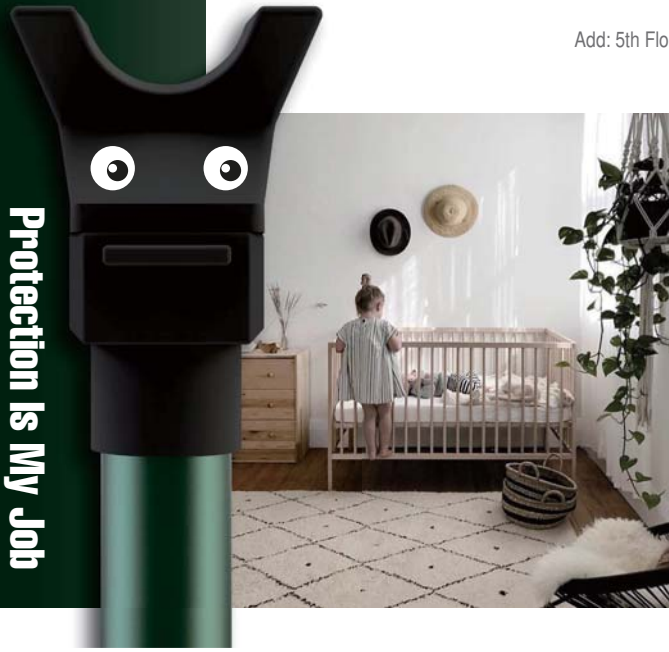

Protection Is My Job

# Urban Security Guard Security Bunny Bar

2-in-1 Adjustable Security Bar

Patent  
 Pending

More Colors to Your Home Style

## Forked End Cap

Design patented ABS material forked end cap for easy assembly to hold door locked knob & lever of on hinged doors.

With fork detached, end cap can be used for sliding doors.

## Bar

Made of high-quality iron with adjustable length from 26" to 43" ; Bar Diameter: 1.25"