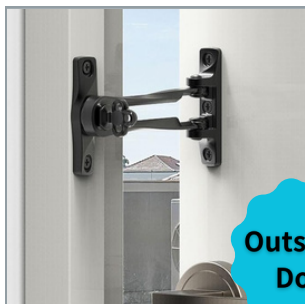

Secure Entry, Peace of Mind On-the-Go!

Discover Gee Bridge's door guards and portable locks for ultimate security, wherever you are. Our robust door guard systems and compact locks provide reliable protection against forced entry, ensuring privacy and safety in any setting. Unlock convenience and lock in confidence with Gee Bridge – your trusted companion for security.

Door Security Hardware Solution

Gee Bridge - Crafting Warm Metal with Artisanal Excellence

Your Trusted Partner for Building Materials and Household Hardware Solutions

Inswing
Door

SD002 Door Guard

Enhanced Security for Your Space

- **Enhanced Security:** Built-in automatic buckle ensures heightened security.
- **Stable & Easy Installation:** Seven-hole setup and included installation sheet provide robustness and convenience.
- **Steel Ball Positioning:** Three-position grooves allow smooth 180° movement, offering flexibility and durability.
- **Countersunk Hole Design:** Streamlines punching installation for a seamless appearance.

Outswing
Door

SD101 Outswing Door Guard

Elevated Protection with Innovative Security Design

- **Security and Elegance:** Enhance door security with refined sophistication.
- **Innovative Door Guard:** Ensure unauthorized access is a thing of the past.
- **Robust Protection:** Experience an impenetrable barrier against external threats.
- **Patented Thumb Turn Lock:** Elevate security with comfort and scratch prevention.
- **Sturdy & Stylish Construction:** Möbiusband-shaped knob with precise positioning.
- **Effortless Installation:** User-friendly process for seamless security enhancement.