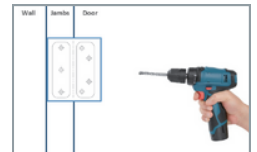

- **Enhanced Security:** Built-in automatic buckle ensures heightened security.
- **Stable & Easy Installation:** Seven-hole setup and included installation sheet provide robustness and convenience.
- **Steel Ball Positioning:** Three-position grooves allow smooth 180° movement, offering flexibility and durability.
- **Countersunk Hole Design:** Streamlines punching installation for a seamless appearance.