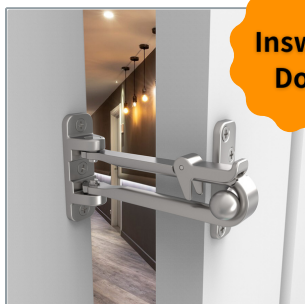

Secure Entry, Peace of Mind On-the-Go!

Discover Gee Bridge's door guards and portable locks for ultimate security, wherever you are. Our robust door guard systems and compact locks provide reliable protection against forced entry, ensuring privacy and safety in any setting. Unlock convenience and lock in confidence with Gee Bridge – your trusted companion for security.

Door Security Hardware Solution

Gee Bridge - Crafting Warm Metal with Artisanal Excellence

Your Trusted Partner for Building Materials and Household Hardware Solutions

Inswing
Door

SD002 Door Guard

Enhanced Security for Your Space

- **Enhanced Security:** Built-in automatic buckle ensures heightened security.
- **Stable & Easy Installation:** Seven-hole setup and included installation sheet provide robustness and convenience.
- **Steel Ball Positioning:** Three-position grooves allow smooth 180° movement, offering flexibility and durability.
- **Countersunk Hole Design:** Streamlines punching installation for a seamless appearance.

Outswing
Door

SD101 Outswing Door Guard

Elevated Protection with Innovative Security Design

- **Security and Elegance:** Enhance door security with refined sophistication.
- **Innovative Door Guard:** Ensure unauthorized access is a thing of the past.
- **Robust Protection:** Experience an impenetrable barrier against external threats.
- **Patented Thumb Turn Lock:** Elevate security with comfort and scratch prevention.
- **Sturdy & Stylish Construction:** Möbiusband-shaped knob with precise positioning.
- **Effortless Installation:** User-friendly process for seamless security enhancement.