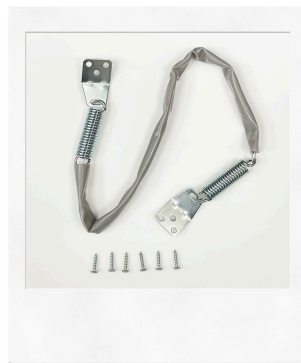

# Empower Your Entryway

Facing nature's might, Gee Bridge's Storm Door Chains offer vital defense against strong winds, protecting your doors and property. Affordable investment fortifies your home against costly repairs, ensuring confidence during storms. Safeguard what matters most with Gee Bridge's Storm Door Chains.

### GB-C1 Storm Door Chain

- Length: 25 inch
- Material: Steel
- Finish: Zinc Plated
- Mounting brackets & screws included

### GB-C2 Storm Door Chain

- Length: 25.5 inch
- Material: Steel
- Finish: Zinc Plated
- Mounting brackets & screws included

### GB-C3 Storm Door Chain

- Length: 25.5 inch, 30.5 inch
- Material: Steel + Zinc Alloy
- Finish: Zinc Plated
- Hook: Hook, S Hook
- Mounting brackets & screws included