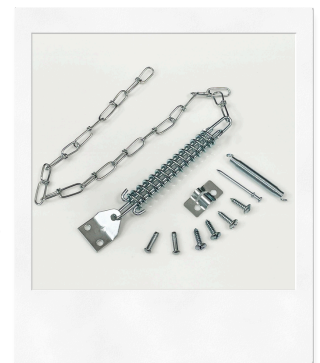

### GB-C1 Storm Door Chain

- Length: 25 inch
- Material: Steel
- Finish: Zinc Plated
- Mounting brackets & screws included

### GB-C2 Storm Door Chain

- Length: 25.5 inch
- Material: Steel
- Finish: Zinc Plated
- Mounting brackets & screws included

### GB-C3 Storm Door Chain

- Length: 25.5 inch, 30.5 inch
- Material: Steel + Zinc Alloy
- Finish: Zinc Plated
- Hook: Hook, S Hook
- Mounting brackets & screws included

### GB-C4 Storm Door Chain

- Length: 27 inch, 32 inch
- Material: Steel + Zinc Alloy + Brass Bracket
- Finish: Zinc Plated
- Mounting brackets & screws included