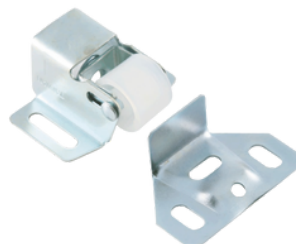

### Ball Catch

- Zinc Die Cast
- Brass or Chrome Plated Finish

## >> Roller Catches

Designed for quiet and seamless functionality, our Roller Catches are an ideal choice for silent, secure closure in any setting.

“  
*Available in single and double roller  
options for versatile applications,  
ensuring smooth, noiseless operation.*”

### Double Roller Catch

- Steel Construction
- Zinc Plated Finish

### Bullet Catch

- Steel Construction
- Brass or Zinc Plated Finish
- Sizes: 1/4", 3/8"