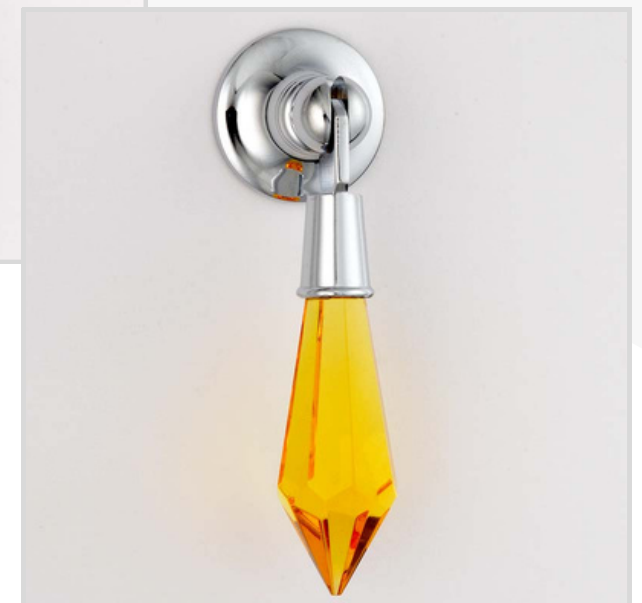

Crystal Knobs Collection | Add a Touch of Luxury with Crystal Finishes

Make a statement with crystal knobs, available in five beautiful crystal colors.

Crystal Cabinet Knobs | GB-C47

- Material: Solid Brass and Crystal
- Crystal Options: Clear, Pink, Blue, Amber, Grey
- Dimensions: D15mm x P23.5mm x B22mm