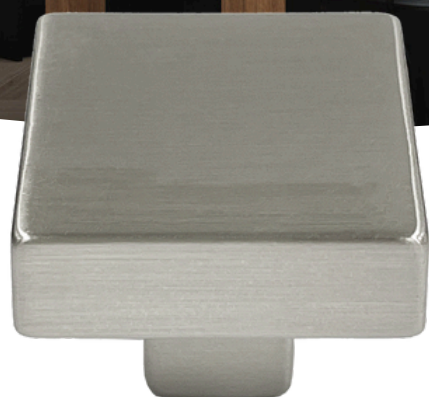

- Material: Zinc Alloy + Steel
- Dimensions: C/C 3", 96mm, 128mm, 192mm (The middle steel pipe can be replaced)

- Material: Zinc Alloy
- Dimensions: C/C 128mm

- Material: Zinc Alloy
- Dimensions: C/C 96mm, 128mm

Knobs Collection | Design for Every Style

Classic elegance with options for any cabinet. Available in a variety of finishes for the perfect finishing touch!

Knobs

- Material: Zinc Alloy
- Finish: Polished Brass, Chrome Plated, Satin Chrome, Brushed Nickel, Antique Copper, Antique Brass
- Dimensions: 30mm

Pulls Collection | Design for Every Style

Classic elegance with options for any cabinet. Available in a variety of finishes for the perfect finishing touch!

Knobs

- Material: Zinc Alloy
- Finish: Brushed Nickel, Antique Copper, Matt Black, Chrome Plated, Oil Rubbed Bronze, Gold