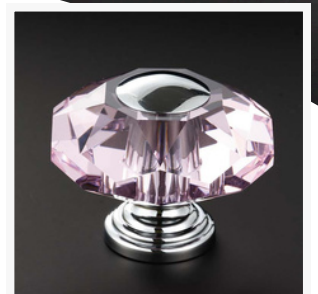

Crystal Knobs Collection | Add a Touch of Luxury with Crystal Finishes

Make a statement with crystal knobs, available in five beautiful crystal colors.

Crystal Cabinet Knobs

- Material: Solid Brass and Crystal
- Crystal Options: Clear, Pink, Blue, Amber, Grey

GB-C55

Dimensions:

- ✓ D20mm x P30mm x B16mm
- ✓ D25mm x P34mm x B19mm
- ✓ D30mm x P40mm x B22mm
- ✓ D40mm x P55mm x B32mm
- ✓ D50mm x P67mm x B40mm

GB-C56

Dimensions:

- ✓ D22mm x P28mm x B20mm
- ✓ D28mm x P30mm x B20mm
- ✓ D35mm x P32mm x B20mm
- ✓ D50mm x P45mm x B32mm

Pulls & Knobs Solution

GEE BRIDGE
INTERNATIONAL INC.