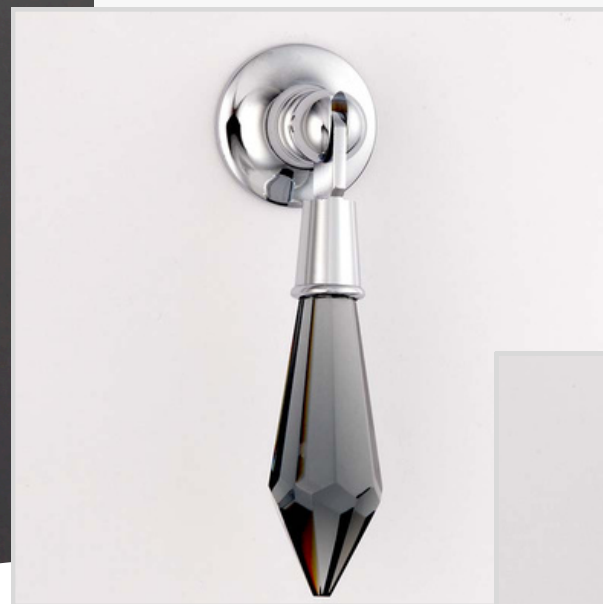

Crystal Knobs Collection | Add a Touch of Luxury with Crystal Finishes

Make a statement with crystal knobs, available in five beautiful crystal colors.

Crystal Cabinet Knobs | GB-C47

- Material: Solid Brass and Crystal
- Crystal Options: Clear, Pink, Blue, Amber, Grey
- Dimensions: D15mm x P23.5mm x B22mm