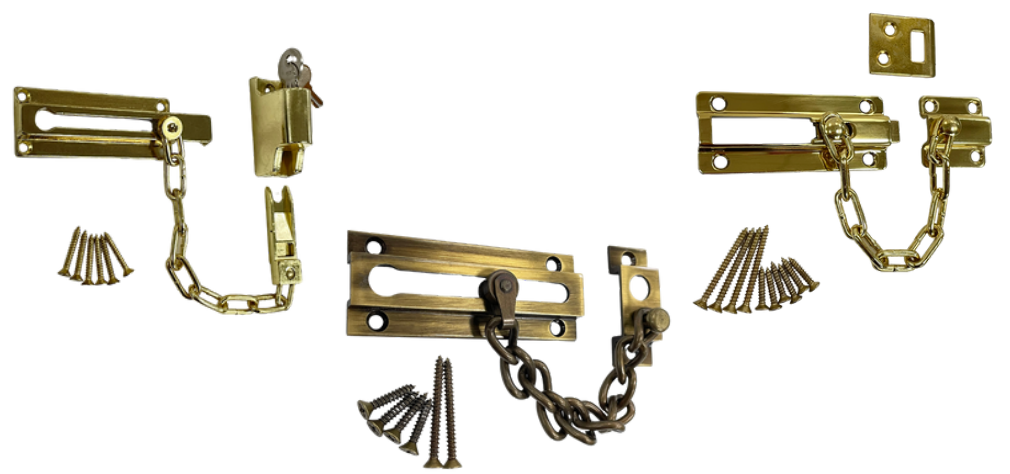

Catches

Magnetic Catches

Ball Catches

Roller Catches

Furniture Hardware

Pulls & Knobs

Crystal Pulls & Knobs Collection

GEE BRIDGE Quality Hardware | Trusted Performance
INTERNATIONAL INC.

Door Security Hardware

SD002 Door Guard

SD102 Outswing Door Guard

SD201 Portable Door Lock

SD101 Outswing Door Guard

Door Security Hardware

Door Chain Locks

Barrel Chain Bolts

Door Viewers

Screen & Storm Door Hardware

GEE BRIDGE Quality Hardware | Trusted Performance
INTERNATIONAL INC.

Patio Door Handle/Latch Set

Interior Patio Door Handle

Door Stop

On the Wall

Rigid Door Stop

Spring Door Stop

Convex Door Stop

Behind / Under the Door

Domed Door Stop

Wedge Door Stop

Hinge Pin

Hinge Pin Door Stop

Window Hardware