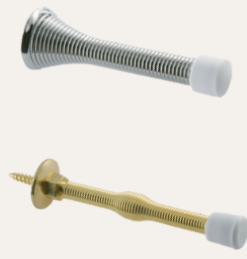

Catches

Magnetic Catches

Ball Catches

Roller Catches

Furniture Hardware

Pulls & Knobs

Crystal Pulls & Knobs Collection

GEE BRIDGE Quality Hardware | Trusted Performance
INTERNATIONAL INC.

Door Security Hardware

SD002 Door Guard

SD102 Outswing Door Guard

SD201 Portable Door Lock

SD101 Outswing Door Guard

Door Security Hardware

Door Chain Locks

Barrel Chain Bolts

Door Viewers

Screen & Storm Door Hardware

GEE BRIDGE Quality Hardware | Trusted Performance
INTERNATIONAL INC.

Patio Door Handle/Latch Set

Interior Patio Door Handle

Door Stop

On the Wall

Rigid Door Stop

Spring Door Stop

Convex Door Stop

Behind / Under the Door

Domed Door Stop

Wedge Door Stop

Hinge Pin

Hinge Pin Door Stop

Window Hardware