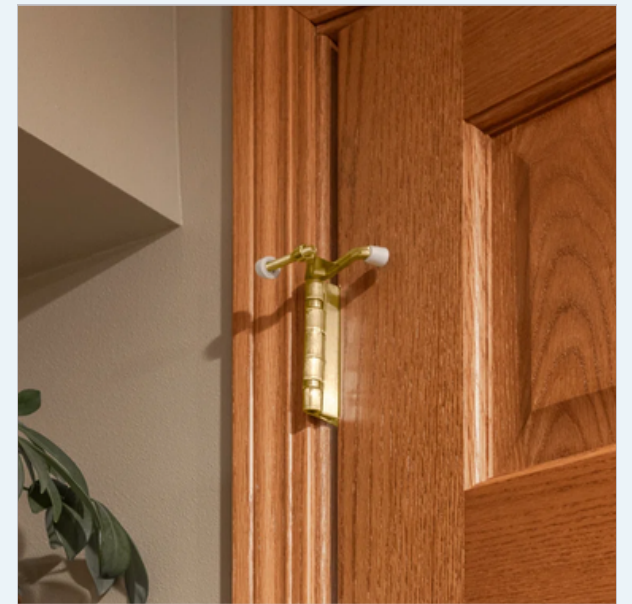

Door Viewers

Screen & Storm Door Hardware

GEE BRIDGE Quality Hardware | Trusted Performance
INTERNATIONAL INC.

Patio Door Handle/Latch Set

Interior Patio Door Handle

Door Stop

On the Wall

Rigid Door Stop

Spring Door Stop

Convex Door Stop

Behind / Under the Door

Domed Door Stop

Wedge Door Stop

Hinge Pin

Hinge Pin Door Stop

Window Hardware

Sash Locks