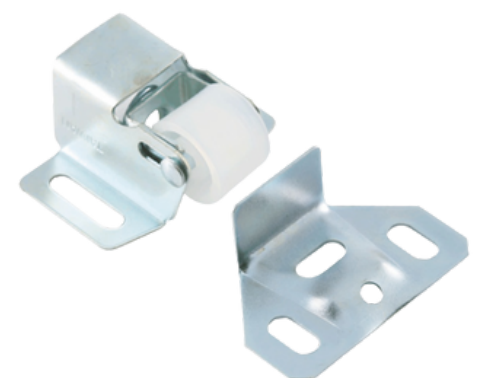

Hardware Solution 2025

Crafted in Taiwan | Precision & Quality You Trust

GEE BRIDGE Quality Hardware | Trusted Performance
INTERNATIONAL INC.

Organization

Closet Pole Socket / Flange

Wardrobe Hooks

Furniture Hardware

Catches

Magnetic Catches

Ball Catches

Roller Catches

Furniture Hardware

Pulls & Knobs

Crystal Pulls & Knobs Collection

GEE BRIDGE Quality Hardware | Trusted Performance
INTERNATIONAL INC.

Door Security Hardware

SD002 Door Guard

SD102 Outswing Door Guard

SD201 Portable Door Lock

SD101 Outswing Door Guard

Door Security Hardware

Door Chain Locks

Barrel Chain Bolts

Door Viewers

Screen & Storm Door Hardware

GEE BRIDGE Quality Hardware | Trusted Performance
INTERNATIONAL INC.

Patio Door Handle/Latch Set

Interior Patio Door Handle

Door Stop

On the Wall

Rigid Door Stop