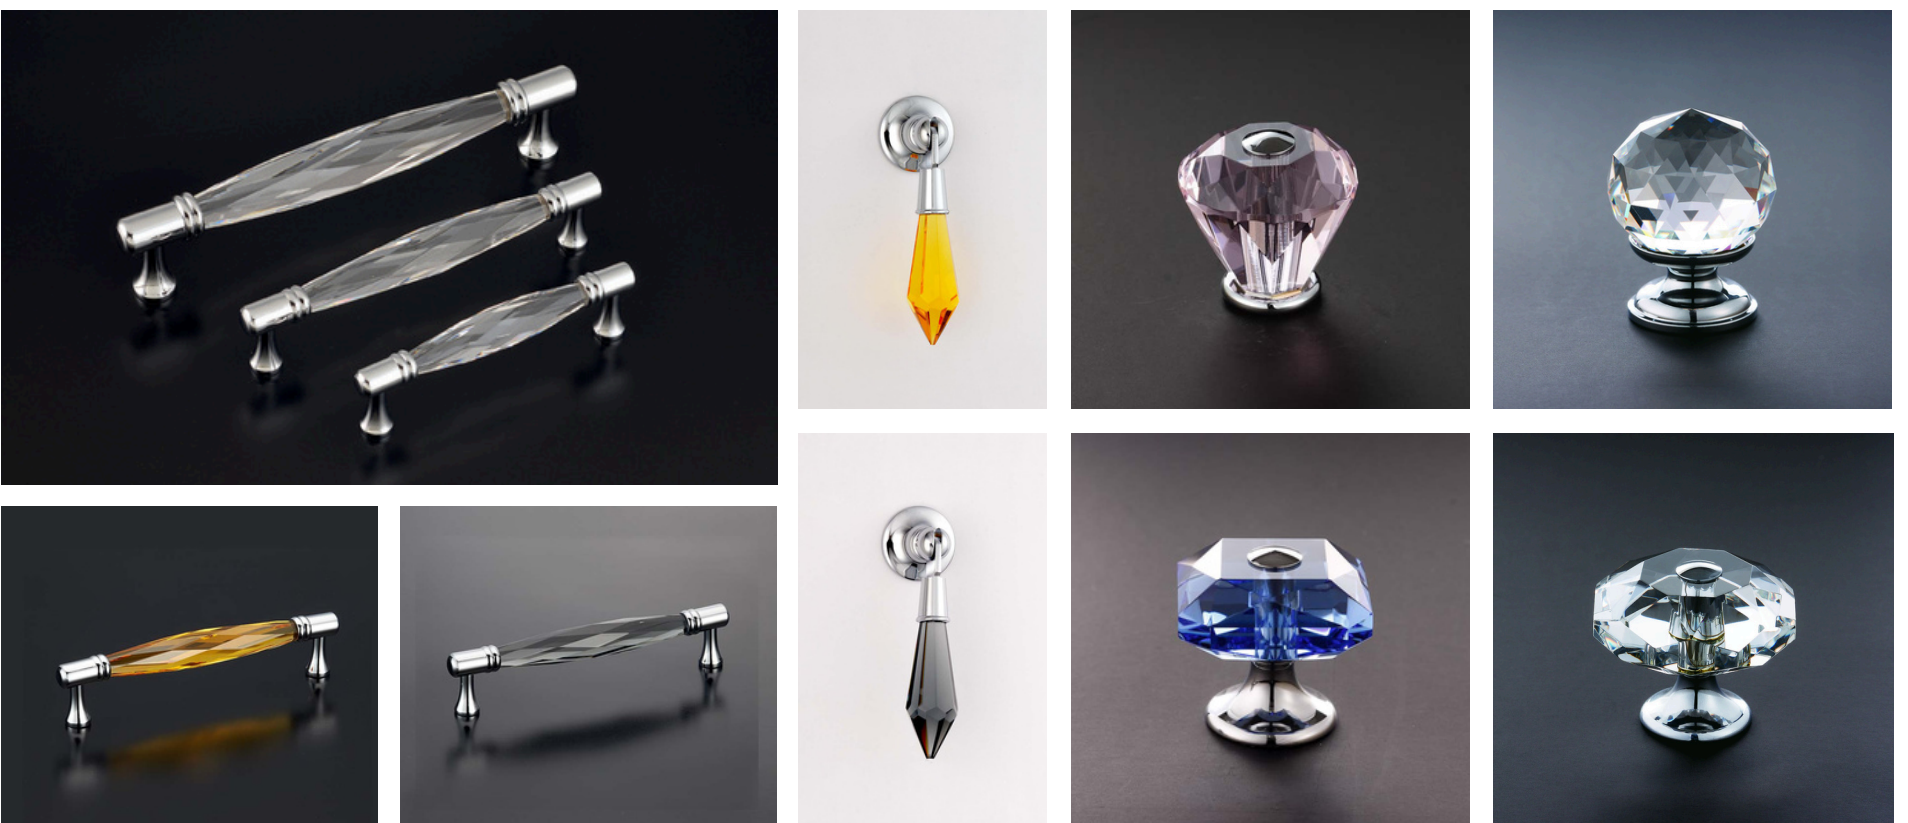

Catches

Magnetic Catches

Ball Catches

Roller Catches

Furniture Hardware

Pulls & Knobs

Crystal Pulls & Knobs Collection

GEE BRIDGE Quality Hardware | Trusted Performance
INTERNATIONAL INC.