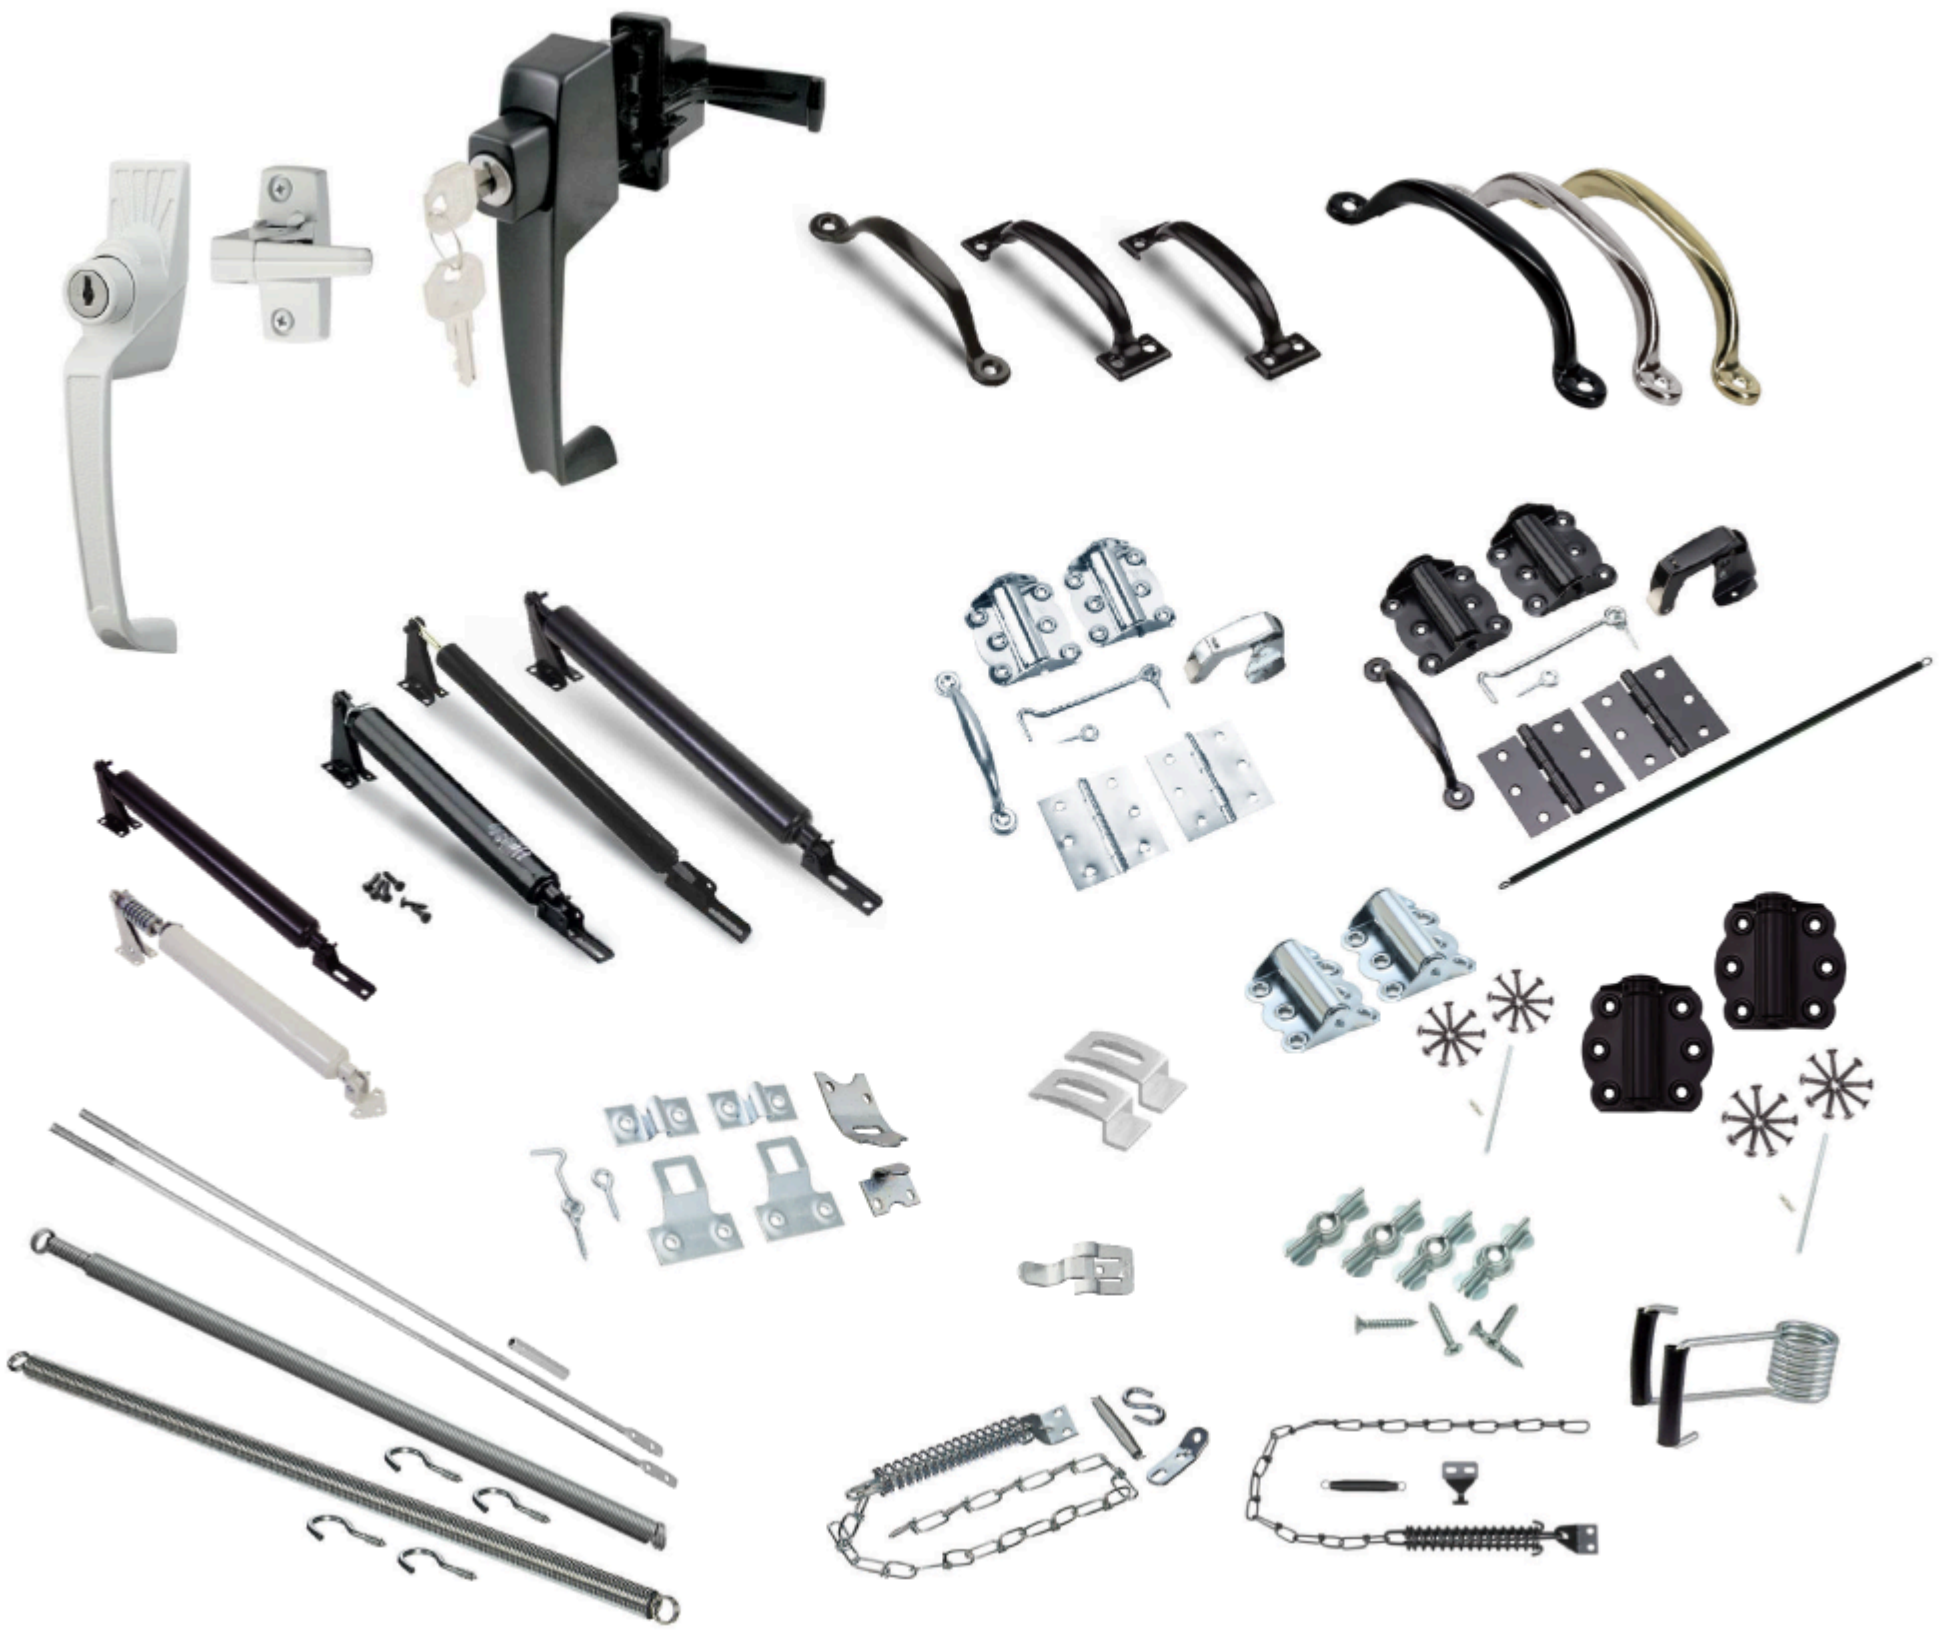

Catches

Magnetic Catches

Ball Catches

Roller Catches

Furniture Hardware

Pulls & Knobs

Crystal Pulls & Knobs Collection

GEE BRIDGE Quality Hardware | Trusted Performance
INTERNATIONAL INC.

Door Security Hardware

SD002 Door Guard

SD102 Outswing Door Guard

SD201 Portable Door Lock

SD101 Outswing Door Guard

Door Security Hardware

Door Chain Locks

Barrel Chain Bolts

Door Viewers

Screen & Storm Door Hardware

GEE BRIDGE Quality Hardware | Trusted Performance
INTERNATIONAL INC.

Patio Door Handle/Latch Set

Interior Patio Door Handle

Door Stop

On the Wall

Rigid Door Stop

Spring Door Stop

Convex Door Stop

Behind / Under the Door

Domed Door Stop

Wedge Door Stop

Hinge Pin

Hinge Pin Door Stop

Window Hardware