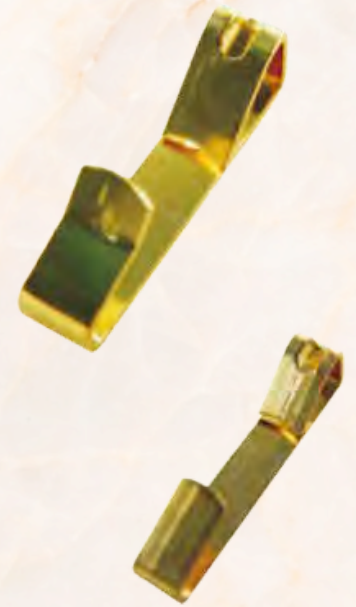

Standard Picture Hangers

The perfect go-to for everyday use.

GEE BRIDGE Quality Hardware | Trusted Performance
INTERNATIONAL INC.